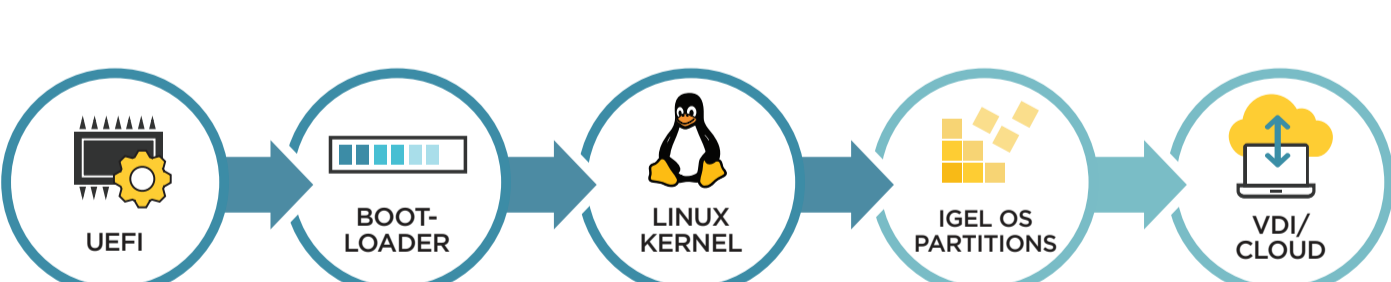

## IMPROVE IT EFFICIENCY

- Eliminate the need for remote Windows patching
- Update endpoints quickly and reliably
- Automate endpoint configuration
- Simplify use of data center and cloud resources
- Host and administer Citrix services on-prem or your cloud of choice with the Citrix Cloud platform

## IMPLEMENT ENTERPRISE-GRADE SECURITY

Shifting workspace execution and sensitive data from endpoints to the data center or cloud with Citrix Workspace reduces risk. IGEL OS takes this a step further by creating a complete "chain of trust" from device boot to cloud workspace execution.