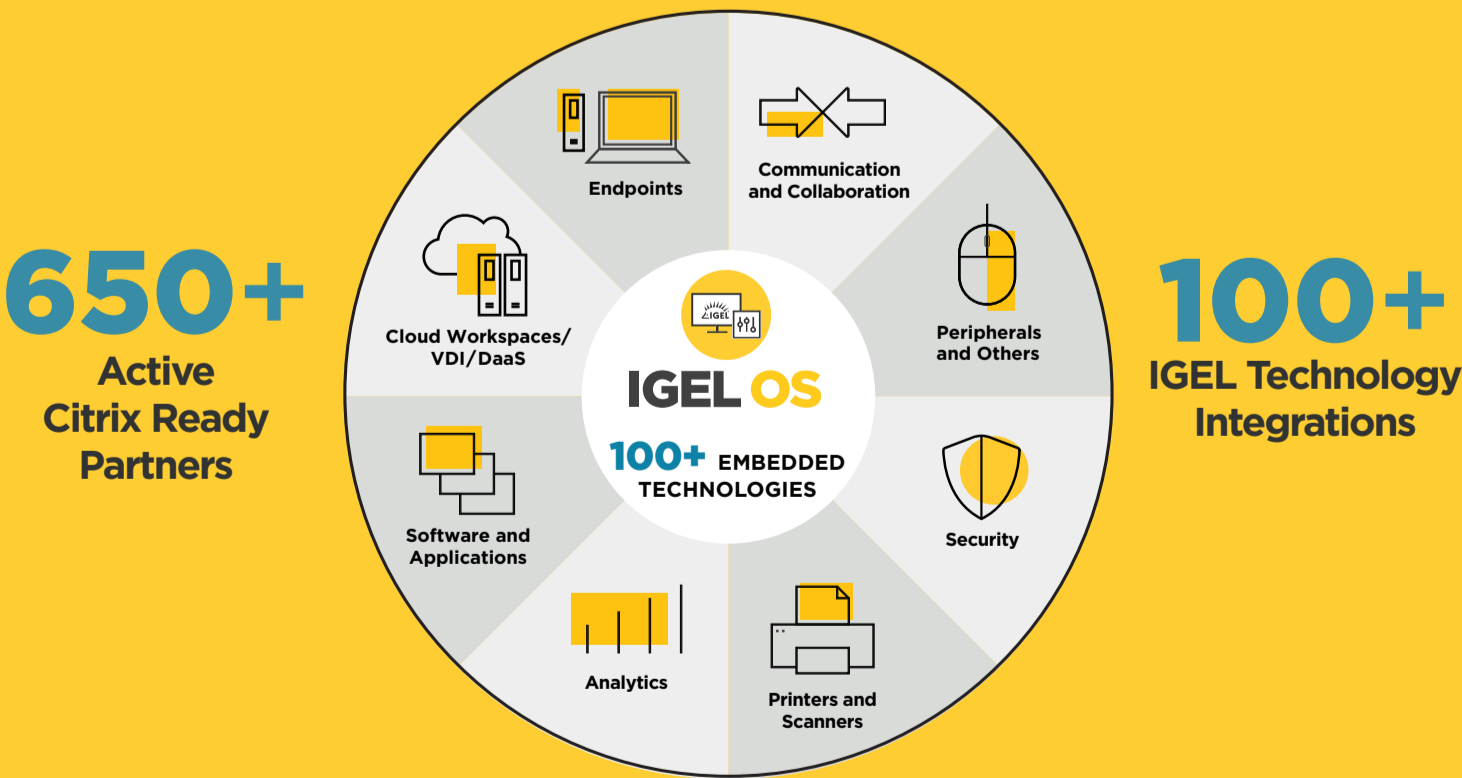

AN ECOSYSTEM OF OVER 100 TECHNOLOGY PARTNER SOLUTIONS ARE INTEGRATED IN IGEL OS

650+ Active Citrix Ready Partners

100+ IGEL Technology Integrations