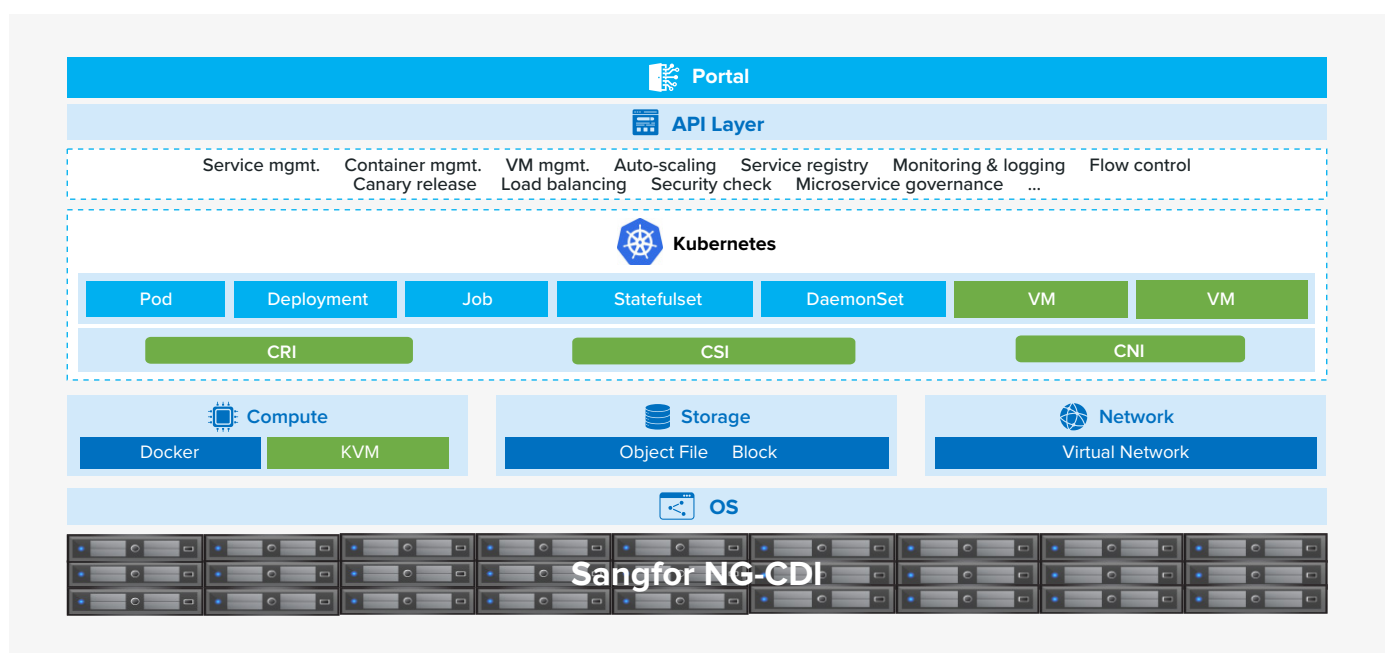

SANGFOR NG-CDI

The Next Generation Converged Digital Infrastructure
That Powers The Future of Your Business

Overview

Digital transformation is indeed happening and rapidly transforming the way we live and work. Pull out your smart phone and you can do basically anything you want: transportation, shopping, chatting, blogging, you name it. Applications of all kinds are enabling people and businesses to get things done more quickly and more efficiently. These applications are more and more likely to be architected in distributed microservices, built and run on cloud-native infrastructure. Data center infrastructure must keep evolving to keep up with the velocity of application change. That's why Sangfor NG-CDI comes to the play.

Architecture of Sangfor NG-CDI

SANGFOR NG-CDI

The Next Generation Converged Digital Infrastructure
That Powers The Future of Your Business

Key Features

Cloud-Native in Mind

Kubernetes is built into the kernel and containers are supported natively on NG-CDI

Unified Platform

NG-CDI provides unified management, networking, storage, monitoring and logging for both VMs and containers, namespace-based management gives users application-centric agility

Application Store

Expedite application deployment by packaging your application containers and VMs into Helm templates, offering 1-click application deployment experience

Intrinsic Security

End-to-end cloud-native security scheme to maximize the security of your infrastructure and applications, from inside out